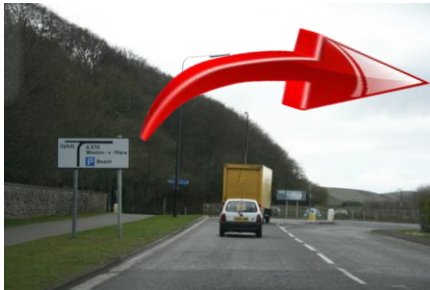

After leaving Brean Leisure Park, at the end of the road, turn right.

Just keep going, straight ahead..... until.....

You get to the roundabout, (petrol station on your right), go straight over (2nd Exit).

At the next roundabout, (Tesco's on your right), go straight across, (2nd exit) heading towards the M5.

At the next roundabout, go left towards Weston-super-Mare on the A38 (1st Exit)

At this roundabout, bear left (1st Exit) heading towards Weston super Mare on the A370

At this roundabout, (with the Hospital on your left), go straight over, (2nd Exit).

Keep following the road, following the signs to the beach.

Turn left on to the seafront and follow the Prom along.

*You are here!!!
Follow the marshalls instructions and make suure you have your £5 ready!!*